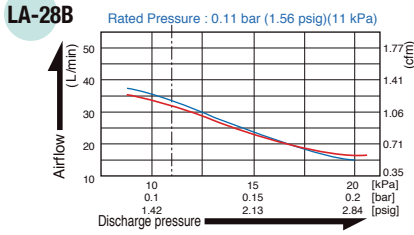

Air Flow Characteristics

Sketch Drawing and Dimensions Diagram (mm)

Compact Type