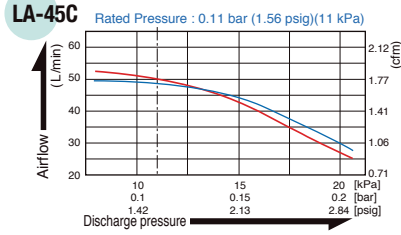

Air Flow Characteristics

Sketch Drawing and Dimensions Diagram (mm)

Compact Type