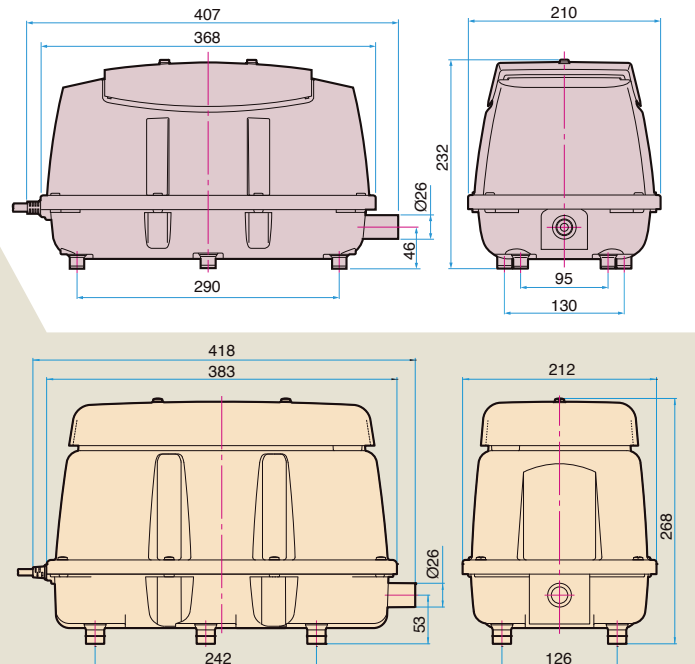

Extra Large Type