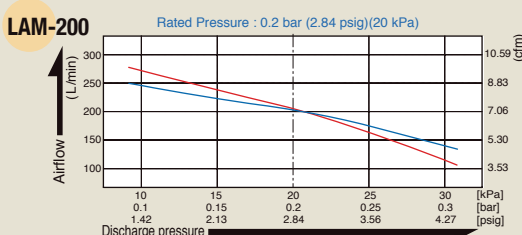

Extra Large Type