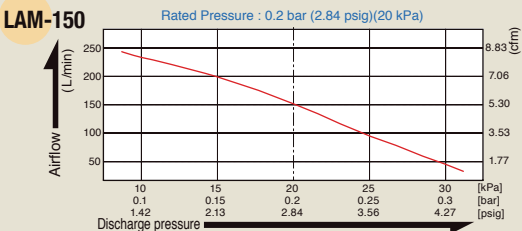

Extra Large Type