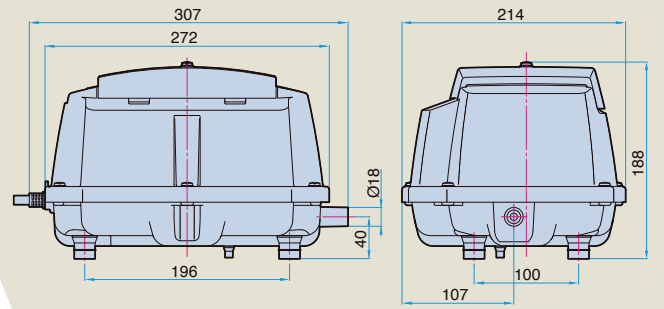

Air Flow Characteristics

Sketch Drawing and Dimensions Diagram (mm)

Compact Type

Medium Type

A : 44 mm (LA-28B), 47.5 mm (LA-45C)
B : 205 mm (LA-28B), 208.5 mm (LA-45C)

Large Type

Extra Large Type

Focused on you

NITTO KOHKI CO., LTD.

Web www.nitto-kohki.co.jp/e

Head Office

9-4, Nakaikegami 2-chome, Ohta-ku, Tokyo 146-8555, Japan

Tel : +81-3-3755-1111 Fax : +81-3-3753-8791

E-mail : overseas@nitto-kohki.co.jp

DISTRIBUTED BY

Becker UK Ltd.

Link 63, Liverpool Street, Hull HU3 4XS, Great Britain

Tel. +44 1482 835280, sales@becker.co.uk, www.becker-international.com/uk

Specifications and designs are subject to change at any time without notice.

Printed in Japan 18BV00-①