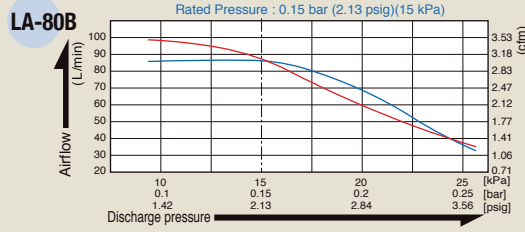

Medium Type

A : 44 mm (LA-28B), 47.5 mm (LA-45C)
B : 205 mm (LA-28B), 208.5 mm (LA-45C)

Large Type