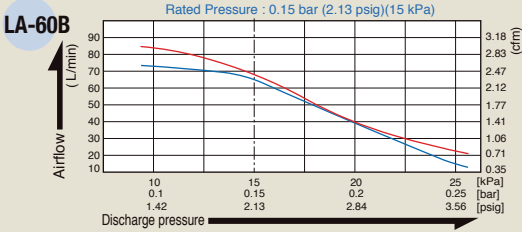

Medium Type

A : 44 mm (LA-28B), 47.5 mm (LA-45C)
B : 205 mm (LA-28B), 208.5 mm (LA-45C)

Large Type