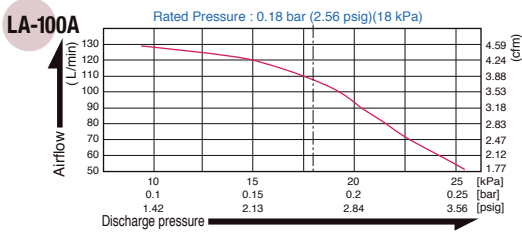

Air Flow Characteristics

Sketch Drawing and Dimensions Diagram (mm)

Compact Type

Medium Type

A : 44 mm (LA-28B), 47.5 mm (LA-45C)
B : 205 mm (LA-28B), 208.5 mm (LA-45C)

Large Type

Extra Large Type

Focused on you

NITTO KOHKI CO., LTD.

Web www.nitto-kohki.co.jp/e

Head Office

9-4, Nakaikegami 2-chome, Ohta-ku, Tokyo 146-8555, Japan

Tel : +81-3-3755-1111 Fax : +81-3-3753-8791

E-mail : overseas@nitto-kohki.co.jp

DISTRIBUTED BY

Becker UK Ltd.

Link 63, Liverpool Street, Hull HU3 4XS, Great Britain

Tel. +44 1482 835280, sales@becker.co.uk, www.becker-international.com/uk

Specifications and designs are subject to change at any time without notice.

Printed in Japan 18BV00-①