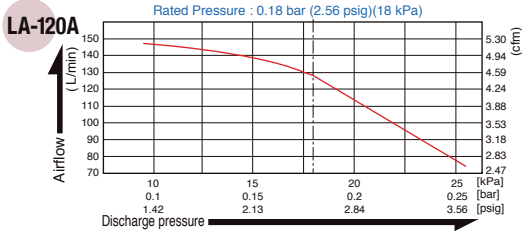

Air Flow Characteristics

Sketch Drawing and Dimensions Diagram (mm)

Compact Type

Medium Type

A : 44 mm (LA-28B), 47.5 mm (LA-45C)
B : 205 mm (LA-28B), 208.5 mm (LA-45C)

Large Type

Extra Large Type

Focused on you

NITTO KOHKI CO., LTD.

Web www.nitto-kohki.co.jp/e

Head Office

9-4, Nakaikegami 2-chome, Ohta-ku, Tokyo 146-8555, Japan

Tel : +81-3-3755-1111 Fax : +81-3-3753-8791

E-mail : overseas@nitto-kohki.co.jp

DISTRIBUTED BY

Becker UK Ltd.

Link 63, Liverpool Street, Hull HU3 4XS, Great Britain

Tel. +44 1482 835280, sales@becker.co.uk, www.becker-international.com/uk

Specifications and designs are subject to change at any time without notice.

Printed in Japan 18BV00-①