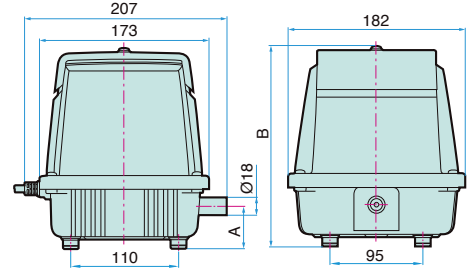

Air Flow Characteristics

Sketch Drawing and Dimensions Diagram (mm)

Compact Type